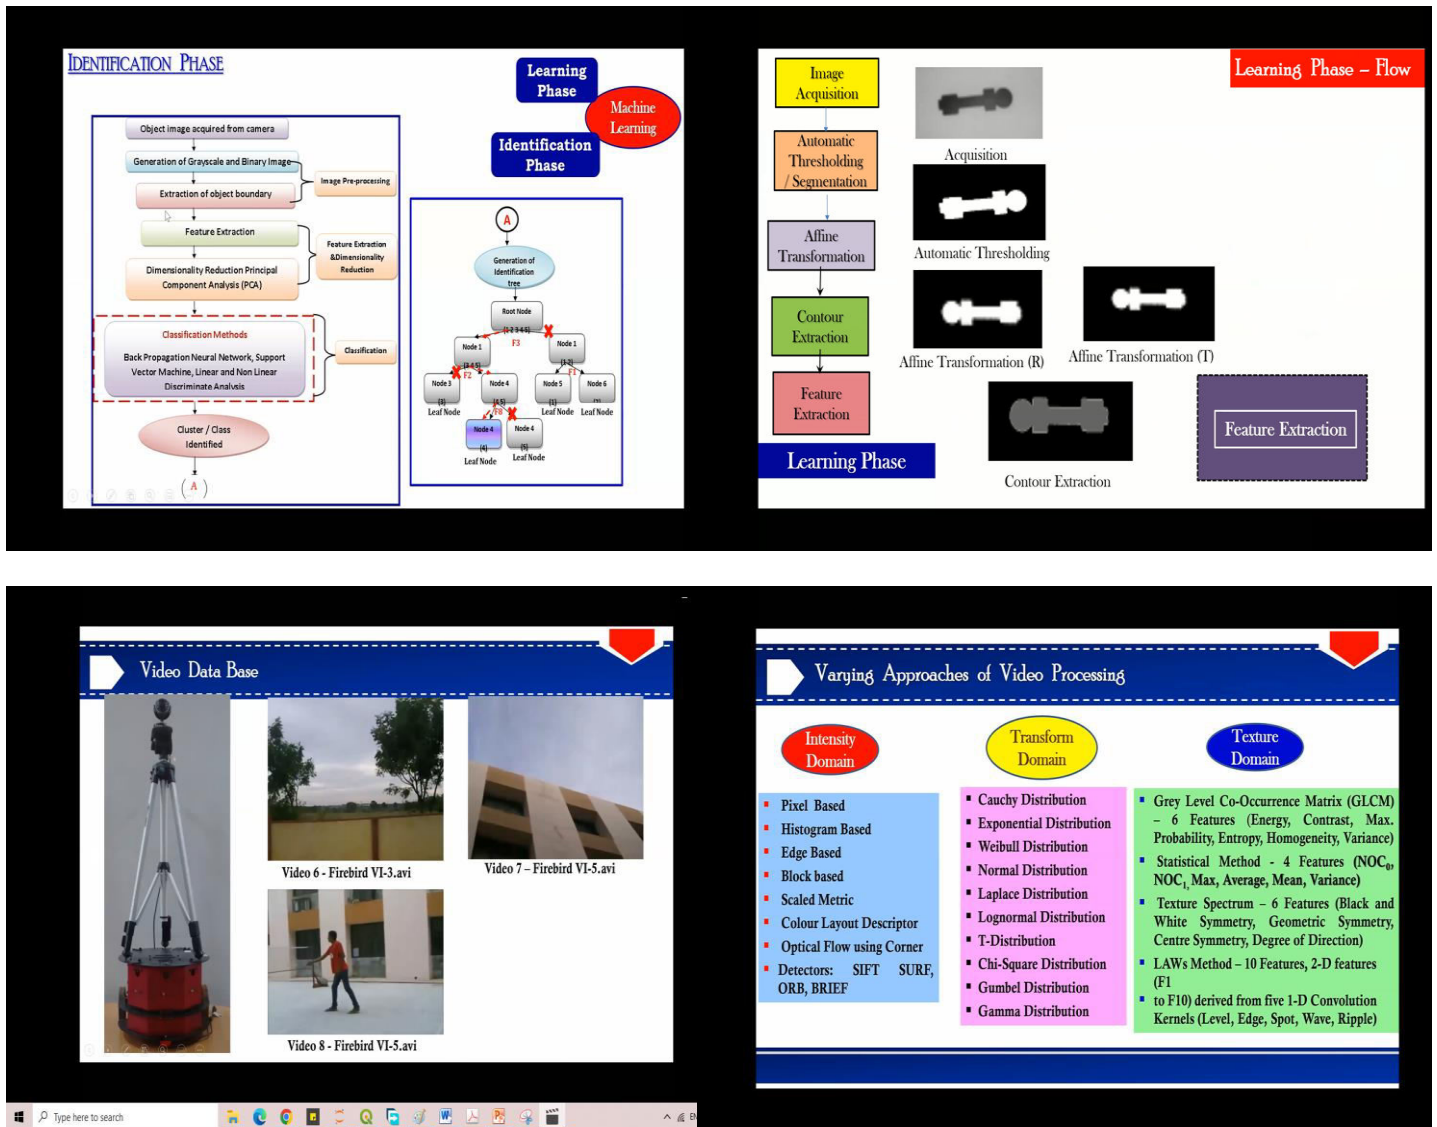

Co-ordinator:

Dr. Sujata Chakravarty

Department of Computer Science and Engineering

No. of Participants: 169

CENTURION UNIVERSITY OF TECHNOLOGY & MANAGEMENT, BOLANGIR

About the Session:

This session gives the knowledge about the video processing with the various approaches according to the industry perspective and research perspective. It also provides various popular tools used for video processing such as edge detection, motion estimation, segmentation, and compression. This session mainly focuses on bringing together leading academic scientists, researchers and research scholars to exchange and share their experiences and research results on all aspects of video Processing Technologies.

Objectives:

- To Create simple video processing systems
- To Compare video processing tools
- To implement the real-world applications

Outcome:

It could be utilized for the automatic event detection in video with less time. It can also be used for real time applications.

Photographs of the event:

Figure 1: Methods of Video processing and its applications

WEBINAR ON
VIDEO PROCESSING

Dt: 24-08-2020

Organised by :
**Department of Computer Science & Engineering in
 Collaboration with center for data science and Machine
 Learning**