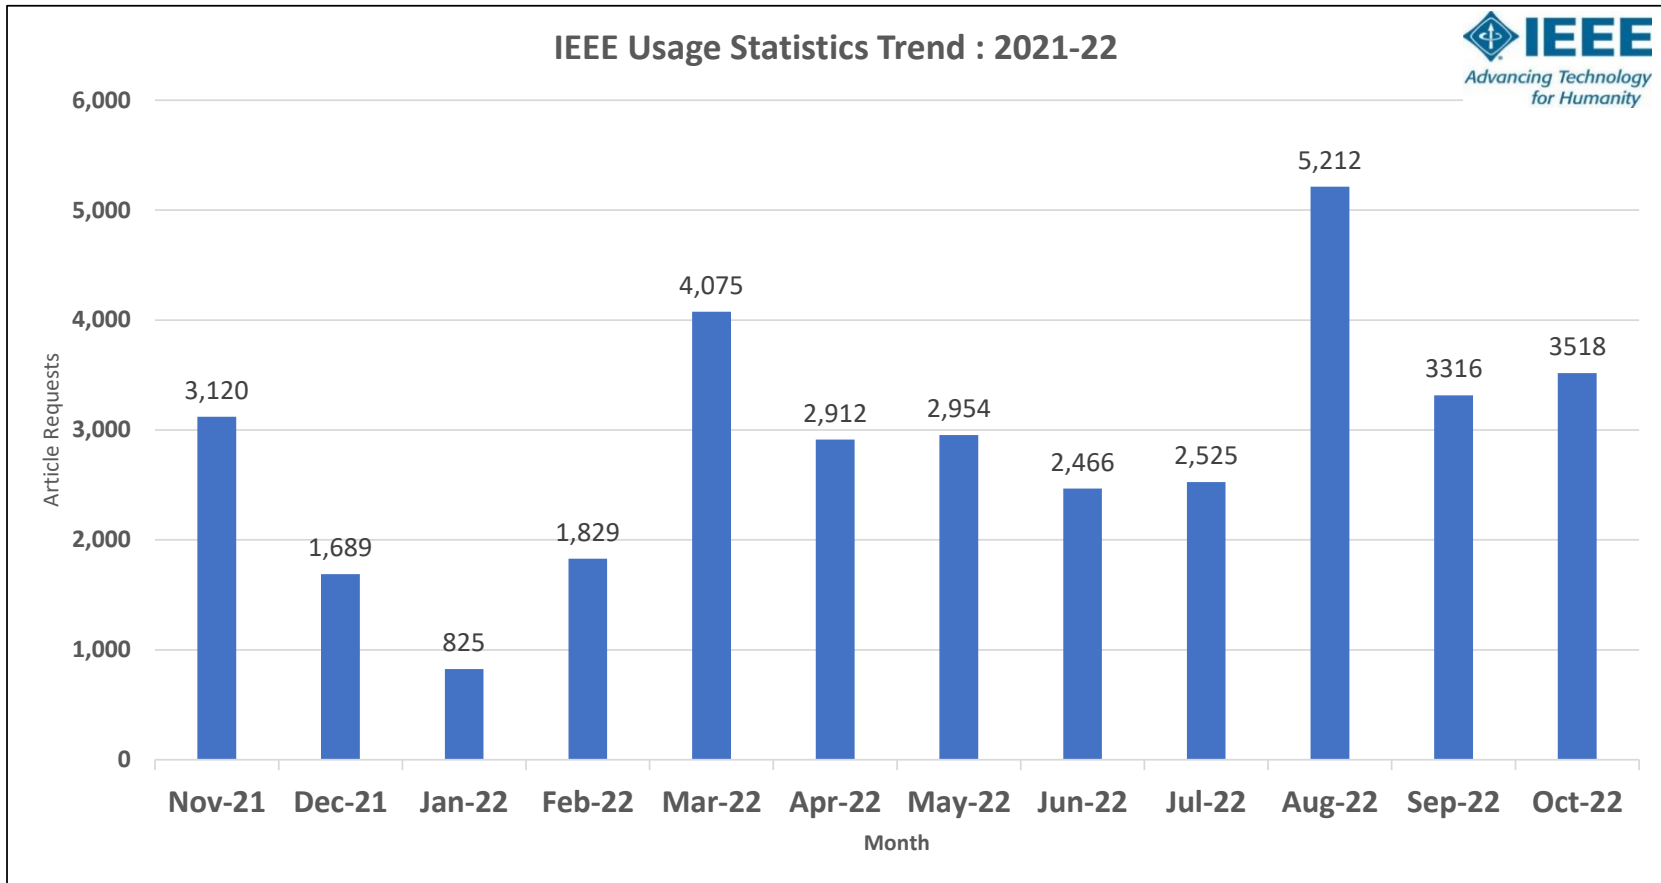

IEEE Usage Statistics Month-Wise Usage Trend by Article Requests

Graph Generated using data in Total Item Requests Table (Page 1)

Account 205066 - Centurion University of Technology and Management				
Searches	Database	Cit/Abstract	Any FT Format	Total
Jul-21				
256	ABI/INFORM Global	34	172	206
Aug-21				
244	ABI/INFORM Global	40	147	187
Sep-21				
214	ABI/INFORM Global	34	168	202
Oct-21				
235	ABI/INFORM Global	23	169	192
Nov-21				
299	ABI/INFORM Global	24	135	159
Dec-21				
296	ABI/INFORM Global	32	141	173
Jan-22				
267	ABI/INFORM Global	34	170	204
Feb-22				
265	ABI/INFORM Global	35	164	199
Mar-22				
289	ABI/INFORM Global	24	156	180
Apr-22				
225	ABI/INFORM Global	31	197	228
May-22				
216	ABI/INFORM Global	33	225	258
Jun-22				
226	ABI/INFORM Global	16	134	150
Jul-22				
286	ABI/INFORM Global	23	169	192
Aug-22				
225	ABI/INFORM Global	17	142	159

21-Jul	256
21-Aug	244
21-Sep	214
21-Oct	235
21-Nov	299
21-Dec	296
22-Jan	267
22-Feb	265
22-Mar	289
22-Apr	225
22-May	216
22-Jun	226
22-Jul	286
22-Aug	225
Total	3543