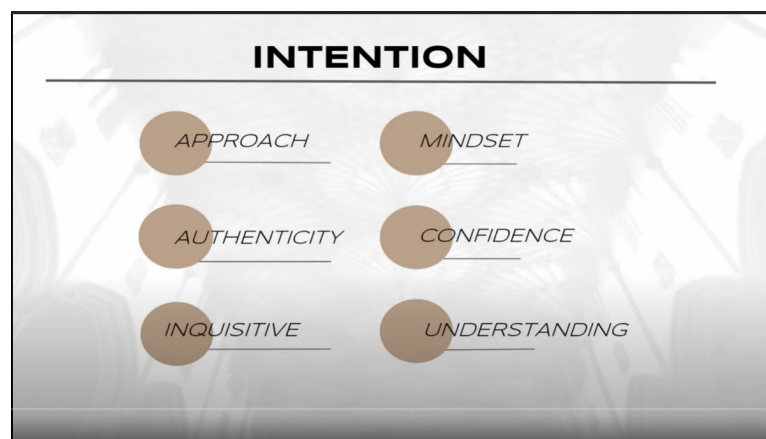

About resource person:

Prof. Supriya Pattanayak, Vice Chancellor took the session on Introduction to Mentoring. Dr. Supriya Pattanayak comes with over 25 years of experience in the development sector and academia. She has demonstrated excellent relationship management skills with multiple stakeholders for policy advocacy and good program management skills.

Prof. Shiba krupa Bose our Chief Mentor and has a rich experience in the field of Mentoring. He will make you understand the tricks and the principles to follow in Mentoring process. The process of maintaining Mentoring records as per the Mentoring policy

The session began with an icebreaker where the group of faculties explained why mentoring is important. After icebreaking, the faculty members were asked about their personal experience of having a mentor. The roles and responsibilities of mentors such as faculty coordinator, skill development consultant, and role model were explained to the group in detail. Another topic discussed was about mentor role dimensions. The group was educated about how to handle the mentees in tough situations. The phases of the mentoring program was also another area of discussion. The participants were provided with a mentor communication checklist that would facilitate the mentors to introspect and improve.

Screenshot of the event